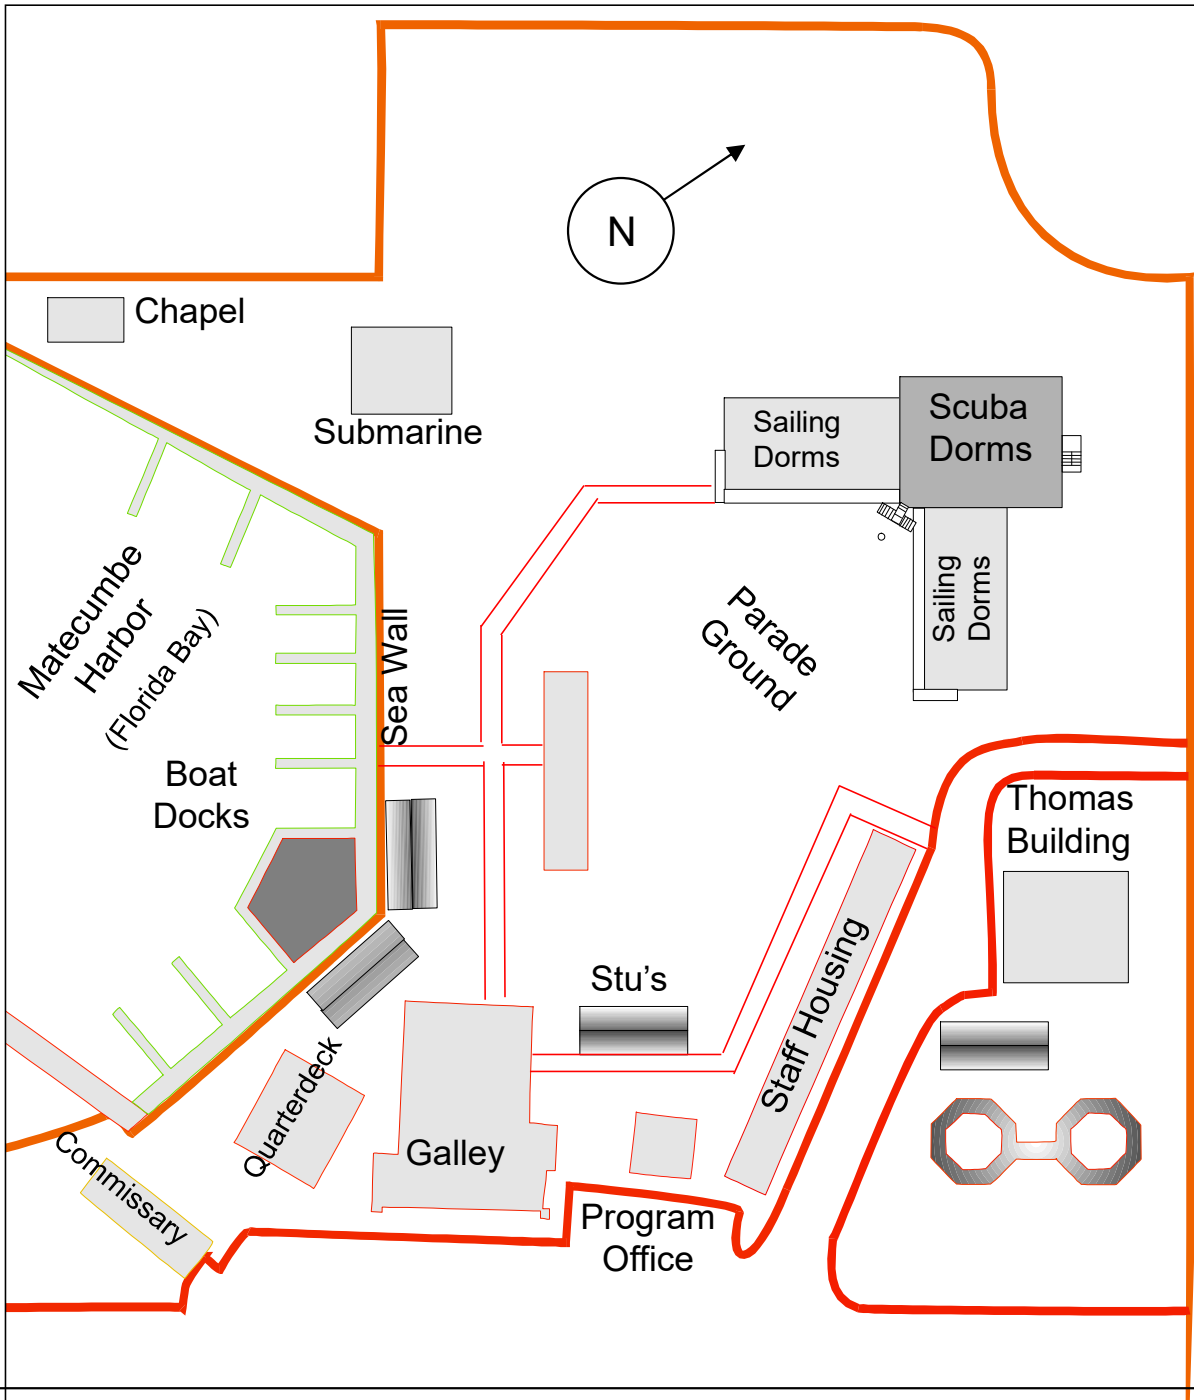

# BSA Sea Base

Islamorada, FL

Tollgate Boulevard

Tollgate Lane

←Key West 74 miles

U.S. 1 / Overseas Highway

Miami 86 Miles →