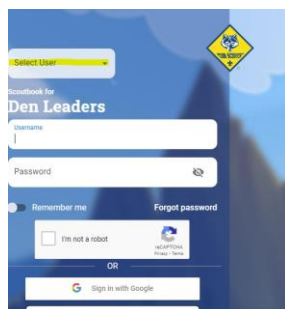

Accessing the Den Leader Experience (DLE) Sandbox

The DLE Sandbox will allow you to poke around a DLE system populated with fake data. You cannot damage anything in this system nor should you be concerned about personal data being exposed.

Some important limitations of this system:

It is shared across the BSA so it may run slowly at times.

Options that link to other BSA systems outside DLE may not work properly.

Options that link to other BSA systems outside Scoutbook may not work properly.

To access the system go to scoutbookpp.scouting.org.

Click on the Den Leader Experience button (highlighted in green).

Click Select user

You will be presented with a pull down of three leaders choose one at random. Also check the I am not a robot box,