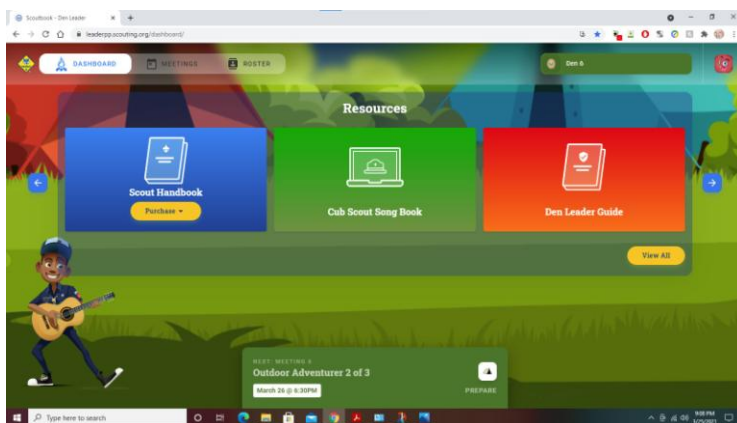

For more information on the Den Leader Experience go here:

<https://scoutingwire.org/this-new-video-series-delivers-the-ultimate-den-leader-experience/>