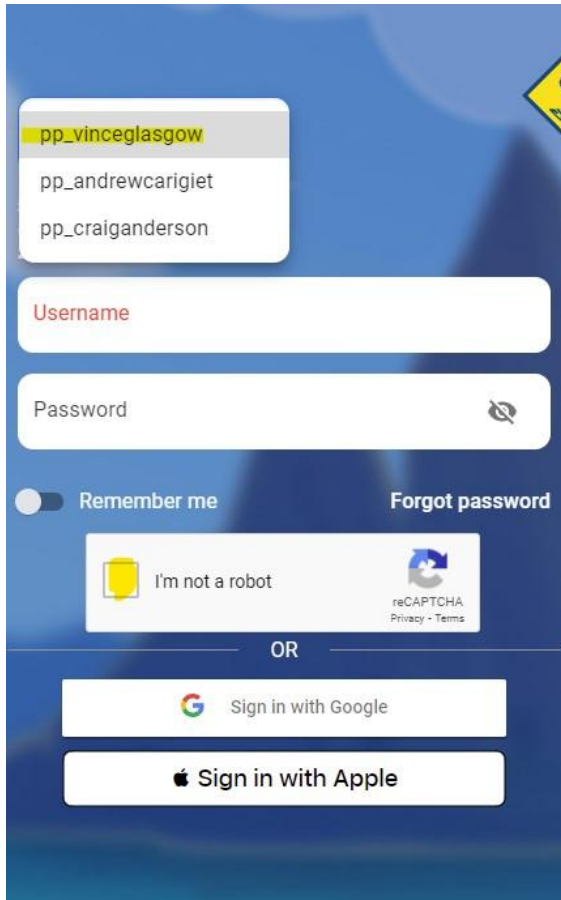

Accessing the Den Leader Experience (DLE) Sandbox

The DLE Sandbox will allow you to poke around a DLE system populated with fake data. You cannot damage anything in this system nor should you be concerned about personal data being exposed.

To access the system go to scoutbookpp.scouting.org.

Click on the Den Leader Experience button (highlighted in green).

Click Select user

You will be presented with a pull down of three leaders choose one at random. Also check the I am not a robot box,

You are now in a DLE feel free to poke around. Don't worry you can't break anything.

For more information on the Den Leader Experience go here:

<https://scoutingwire.org/this-new-video-series-delivers-the-ultimate-den-leader-experience/>