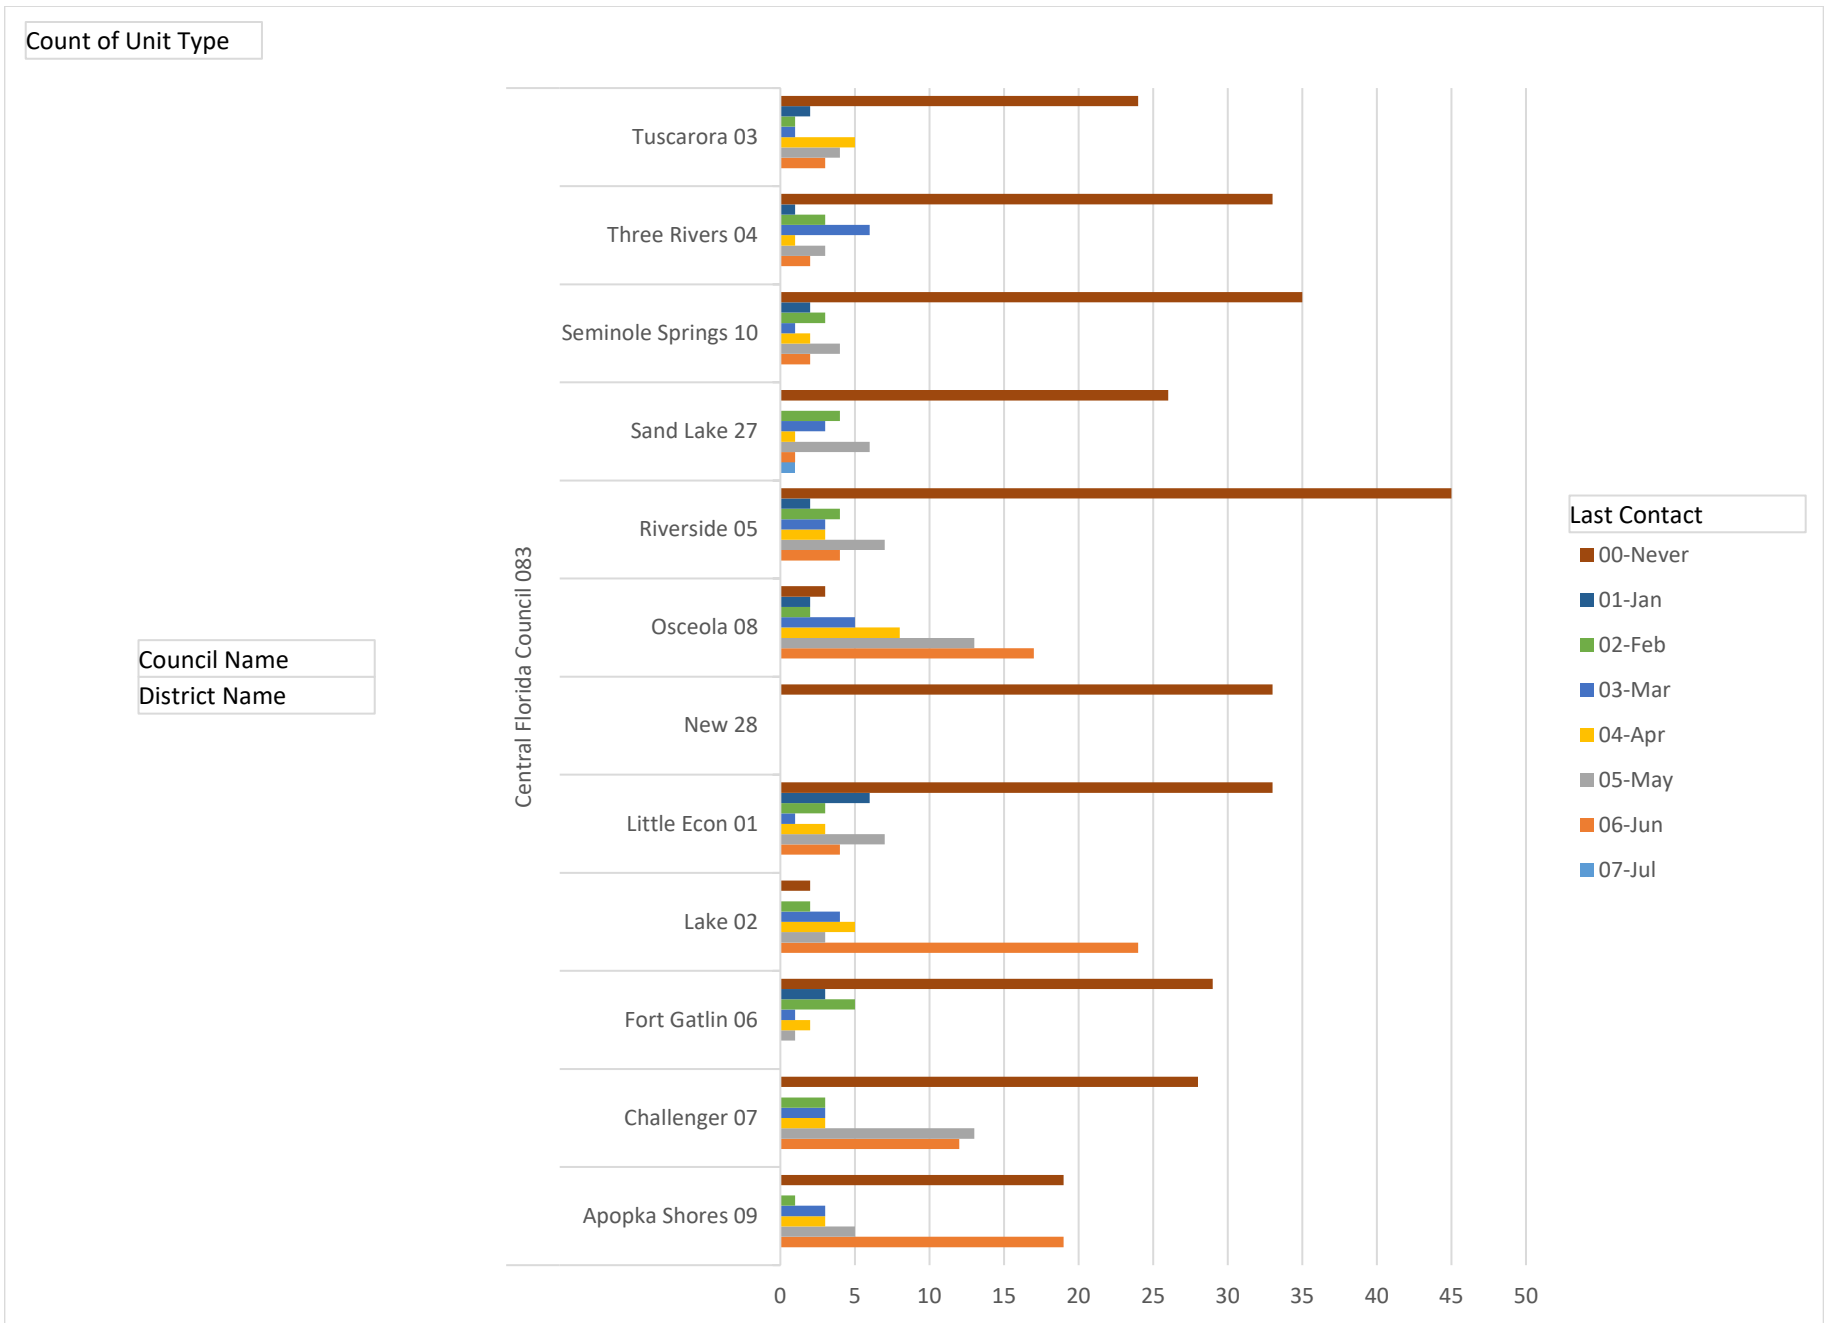

Mst Rcnt Contact Analysis Chart

This pivot table tool has been developed by volunteers and ISNOT supported by the BSA or the BSA's Informa on Delivery Group.
For assistance please contact commissioner.support@scou ng.org and a volunteer will respond to you.